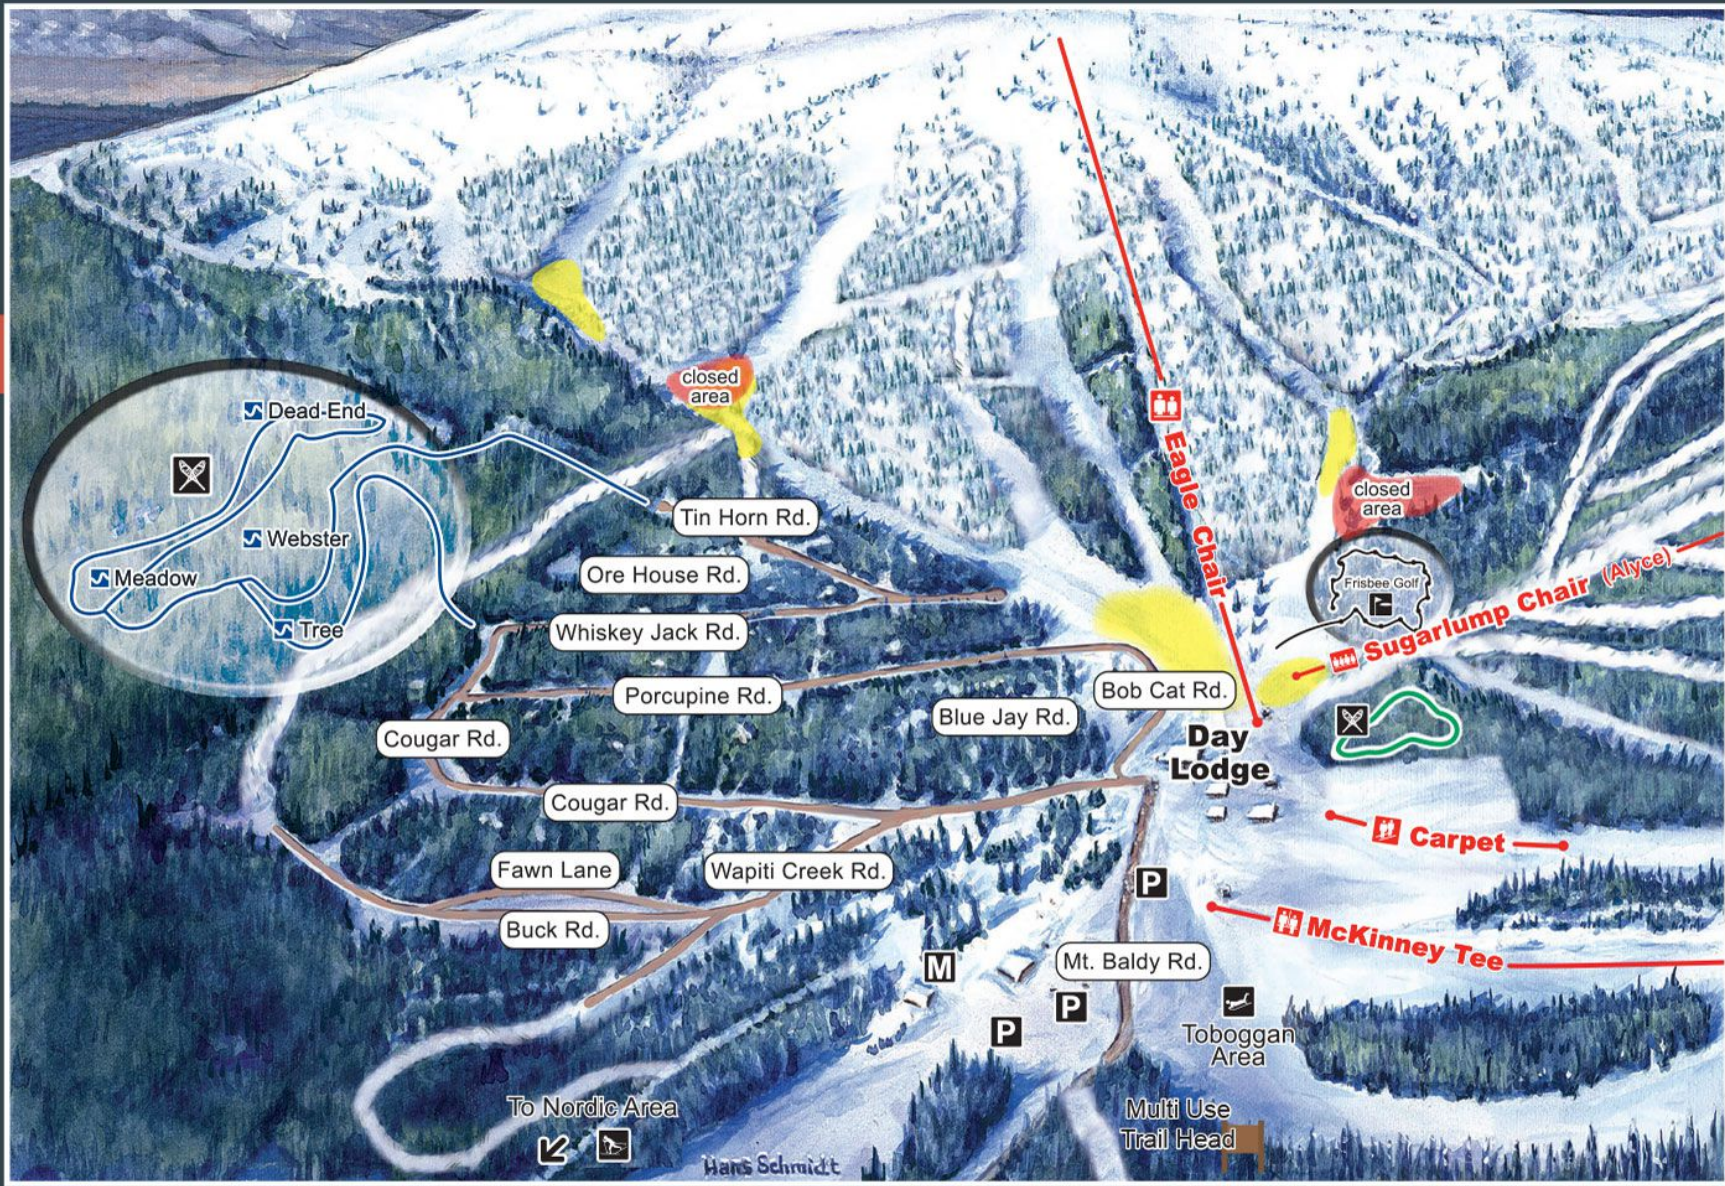

## Village Map

Day Lodge Elevation  
5665 ft / 1726 m

### LEGEND

- |                  |                   |             |                        |             |                     |
|------------------|-------------------|-------------|------------------------|-------------|---------------------|
| Double Chairlift | First Aid Station | Rental Shop | Snowshoe               | Slow Zone   | Beginner Trails     |
| T-Bar            | Food              | Snow School | Toboggan Area          | Closed Area | Intermediate Trails |
| Magic Carpet     | Washrooms         |             | Frisbee Golf           |             |                     |
| Quad Chairlift   |                   |             | Parking                |             |                     |
|                  |                   |             | Maintenance Facilities |             |                     |